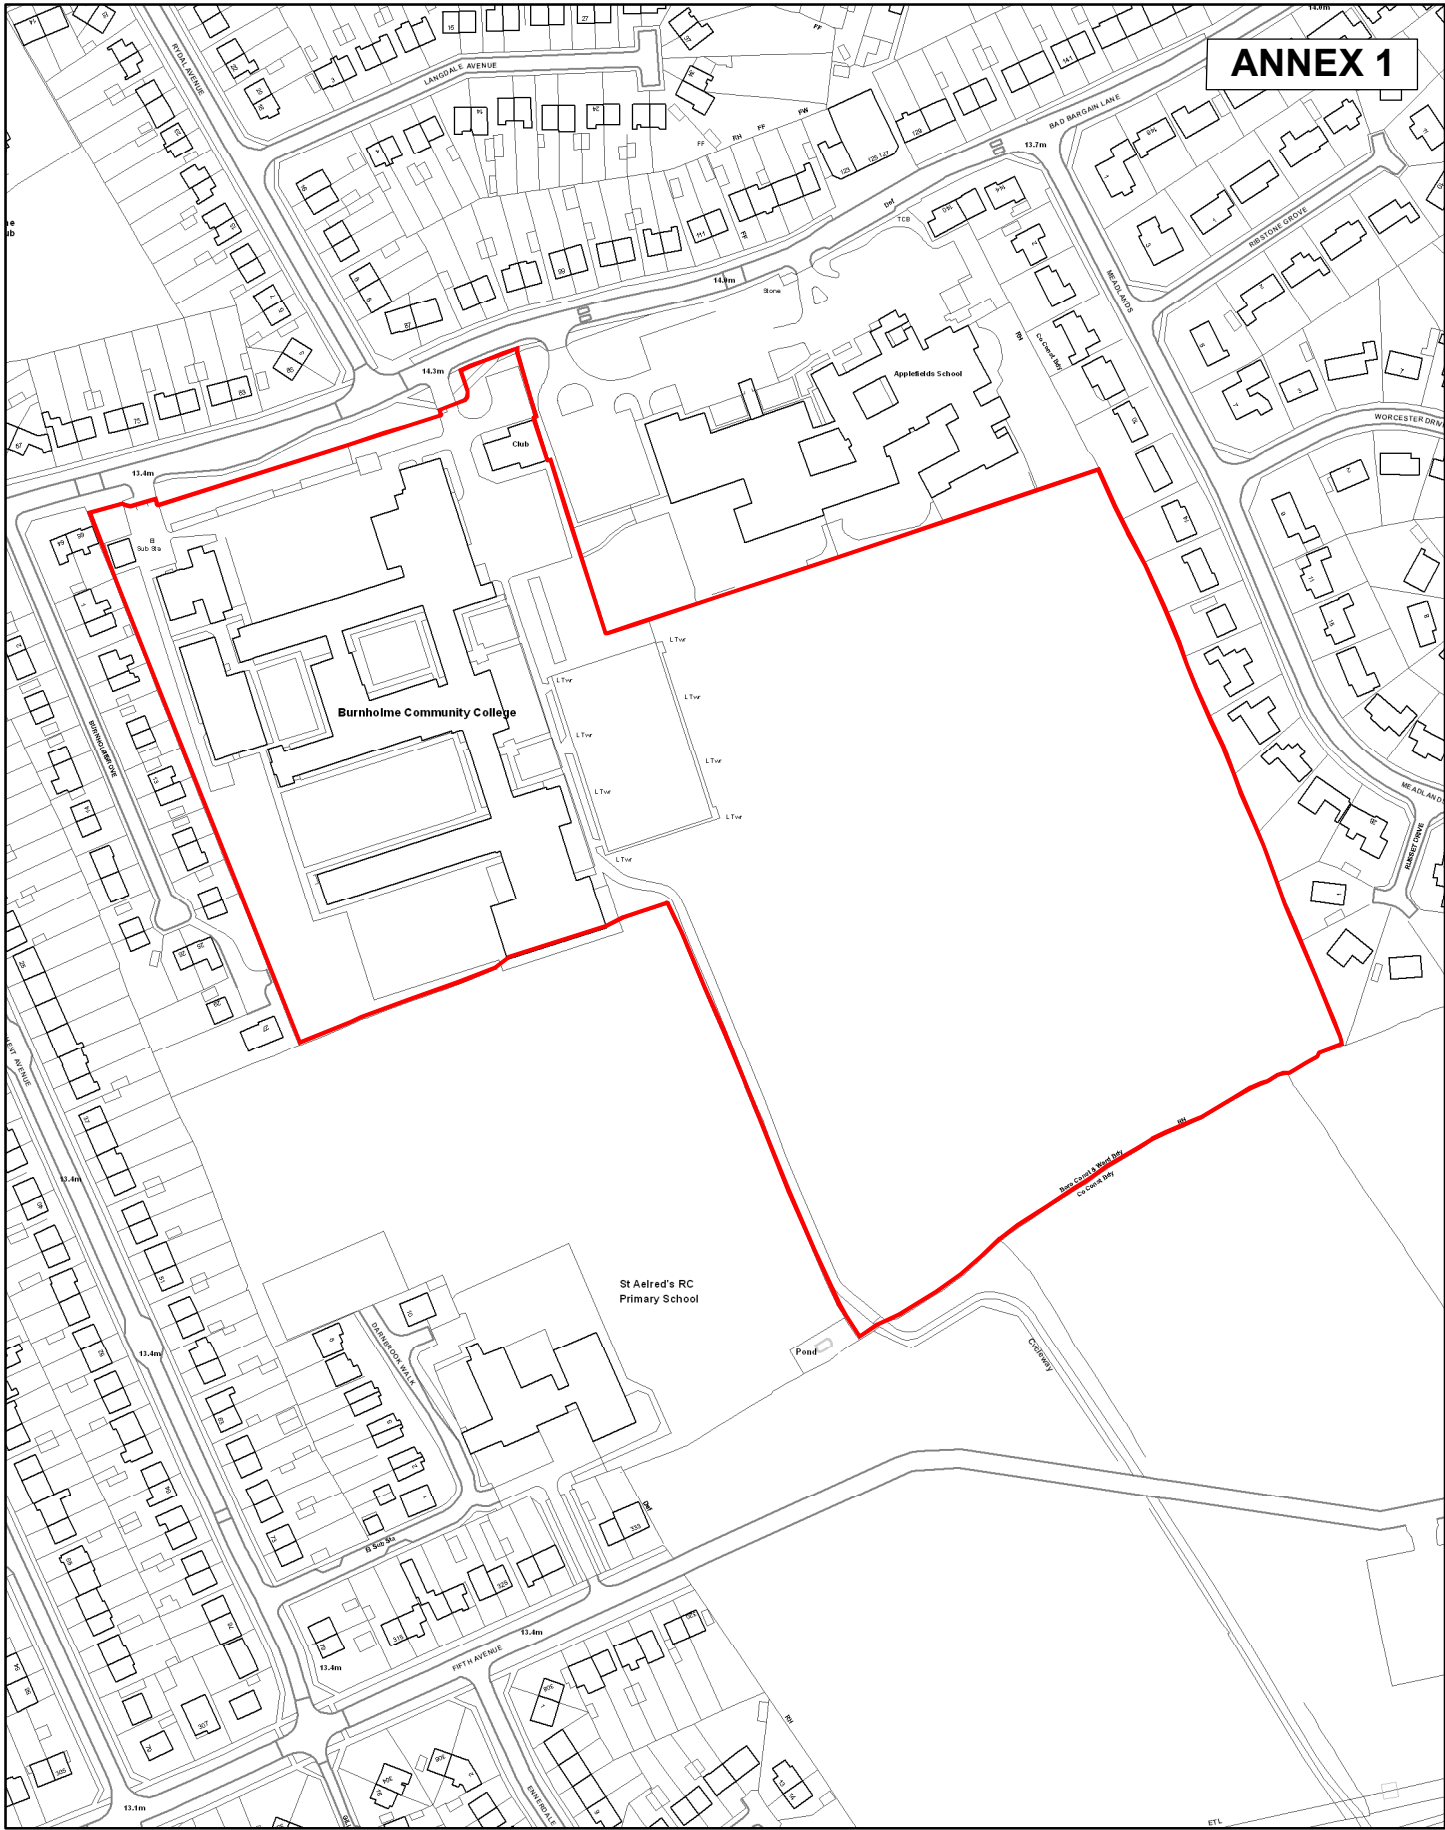

ANNEX 1

Resources
Property Services

Burnholme Community College

SCALE 1:2,500

DRAWN BY: CC

DATE: 24/10/2013

Originating Group:

Property Services

Drawing No.

E00532_ANX1

Reproduced from the Ordnance Survey with the permission of the Controller of Her Majesty's Stationery Office © Crown copyright. Unauthorised reproduction infringes Crown copyright and may lead to prosecution or civil proceedings. City of York Council 100020818